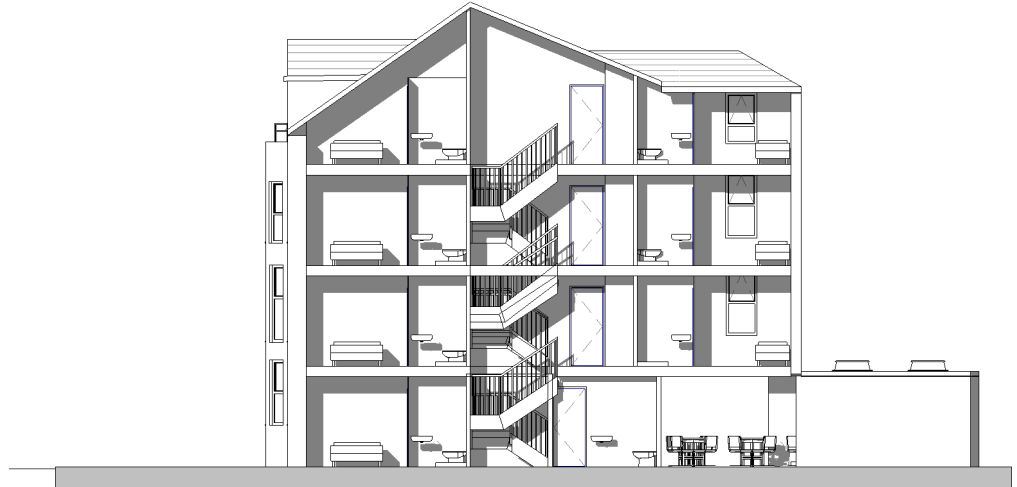

East Elevation
1 : 200

North Elevation
1 : 200

South Elevation
1 : 200

West Elevation
1 : 200

North Elevation 2
1 : 200

Project:
Proposed Redevelopment of Guest House
Address:
3-5 Lawe Road, South Shields

Dwg:
Proposed Elevations

Dwg No: S4-205 B
Rev: 22.01.17

Note:
Layout revised for in curtilage parking